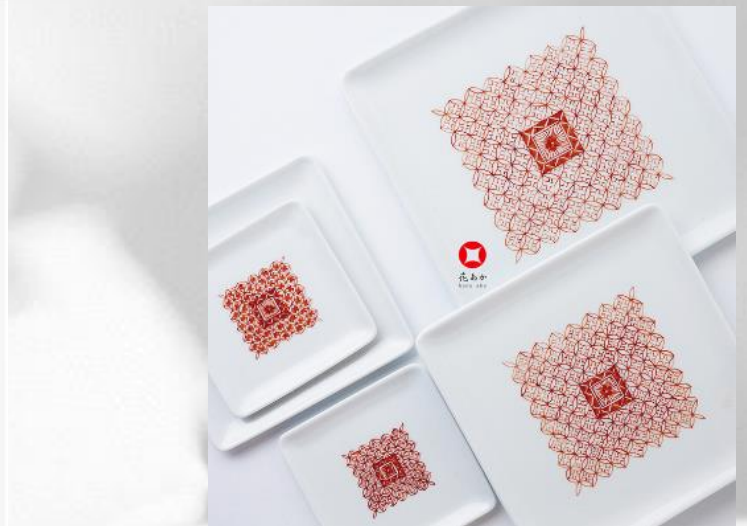

## DAILY COFFEE NEWS

(<https://dailycoffeenews.com>)

This Porous Ceramic Coffee Filter is One of Japan's Best Kept Secrets

Howard Bryman (<https://dailycoffeenews.com/author/howardbryman/>) | August 17, 2015