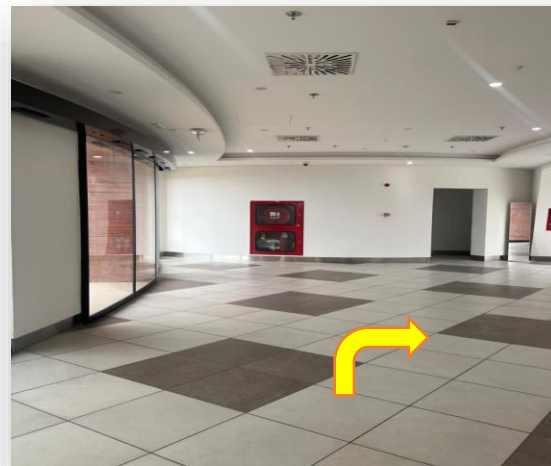

JETRO Riyadh

How to get to JETRO Riyadh/Japan-Saudi Vision Office

① Go Straight until you reach the U-turn

② Take the U-turn and Go Straight

③ Turn right before the tunnel to reach the Parking

④ Building Entrance

⑤ Go to the ground floor by elevator – Floor G

⑥ After getting off the elevator, turn right

⑦ Go Straight

⑧ JETRO Riyadh
Japan-Saudi vision office