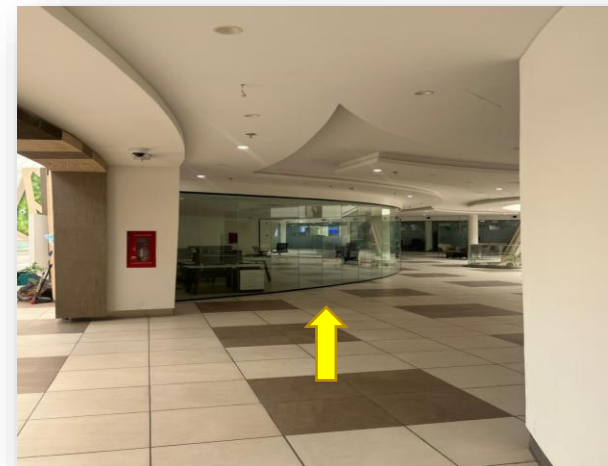

JETRO Riyadh

How to get to JETRO Riyadh/Japan-Saudi Vision Office

① Go Straight until you reach the U-turn

② Take the U-turn and Go Straight

③ Turn right before the tunnel to reach the Parking

④ Building Entrance

⑤ Go to the ground floor by elevator – Floor G

⑥ After getting off the elevator, turn right

⑦ Go Straight

⑧ JETRO Riyadh
Japan-Saudi vision office