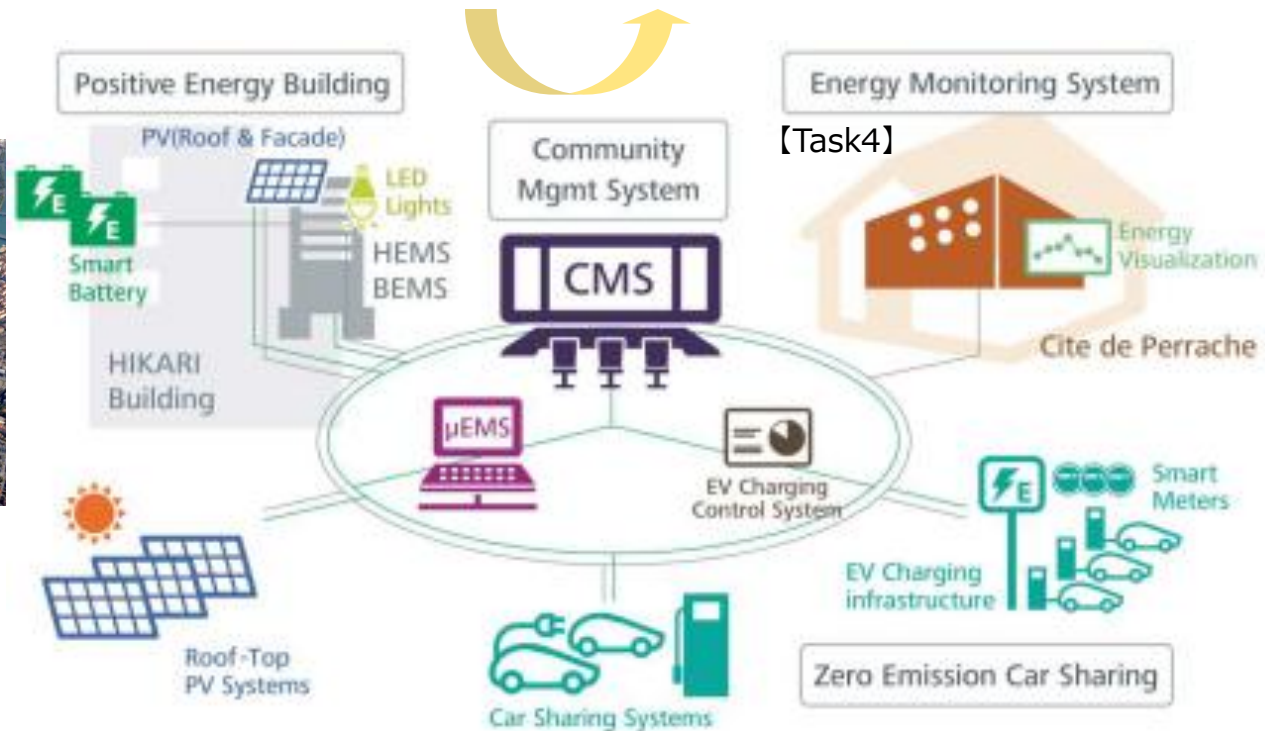

As part of the redevelopment spearheaded by Grand Lyon, French and Japanese technologies will be deployed to make the Lyon Confluence a smart and sustainable model district.
 (Urban development schedule: Phase 1: 2005~2015, Phase 2: 2016~2025)

Action Plan
for Redevelopment

- ✓ Zero Carbon
- ✓ ZERO Garbage
- ✓ Sustainable Mobility
- ✓ Use of Local Material
- ✓ Use of Local Food
- ✓ Sustainable Water
- ✓ Maintain of Biodiversity
- ✓ Local Culture & Heritage
- ✓ Local Economic Growth
- ✓ Quality of Life

Redevelopment District
(about 150ha)

Abstract of Lyon Smart Community

Achieve the "20-20-20", environmental policy of EU 5 years in advance through the use of innovative Japanese technologies and to demonstrate 「Promoting Export of Infrastructure」 「Promote International standardization」、 「Provide results as feedback to Japan」

<Task1>

A new building will be built in P-Plot called HIKARI (Natural light). A Positive energy building highlighting generation, storage, energy saving and management technologies.

SUNMCOOV'

<Task2>

Use Solar Renewable energy to power a fleet of Electric vehicles deployed under a car-sharing scheme in order to reduce the traffic congestion and minimize parking space problems.