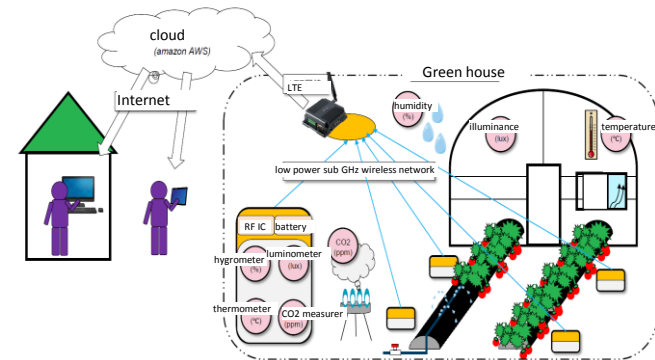

Analog Devices, Inc. (USA)

- An American multinational enterprise which produces semiconductor devices. It has experience being involved in the “Internet of Tomato project in New England” in the US.
- The company conducted experimental studies at a high-quality strawberry farm in Ibaraki Prefecture to construct a wireless platform for automation of agricultural processes. With this platform, environmental data (temperature, humidity, luminance, carbon dioxide concentration, etc.) is collected and displayed on a smartphone or tablet to estimate production and improve quality.
- With this technology, manual work to acquire cultivation information will be unnecessary in the future and the efficiency of farm work will be improved. It is expected to increase yields and invigorate domestic Japanese agriculture.

IoT (Agriculture)

<http://www.analog.com/en/index.html>