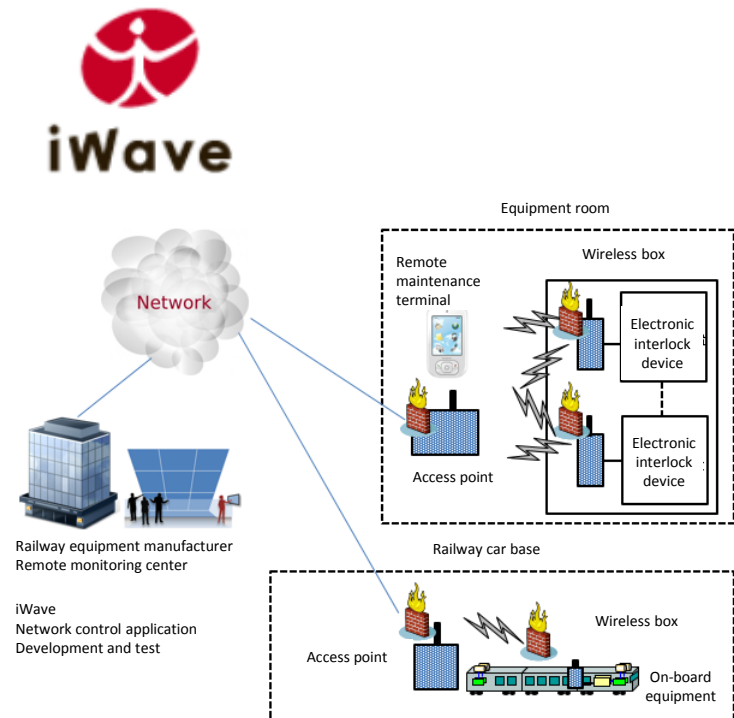

iWave Japan, Inc. (India)

- Introducing advanced technology by Indian engineers, the company develops IoT-related hardware and software (remote monitoring systems, bus tickets purchasing systems, etc.). High-performance CPU development is the core strength.
- In collaboration with a Japanese railway traffic signal manufacturer, the company conducted experimental studies to develop a system to manage remotely via the Internet a railway signal monitoring system which is conventionally controlled via a closed network.
- This system will enable uniform management of signal facilities required for railway operation, and it is expected that the system will be used for predictive maintenance by making use of Big Data, while reducing the labor required. The company eyes introduction into emerging Asian countries, together with practical application in the domestic market.

IoT (Transportation)

<http://www.iwavesystems.com/>