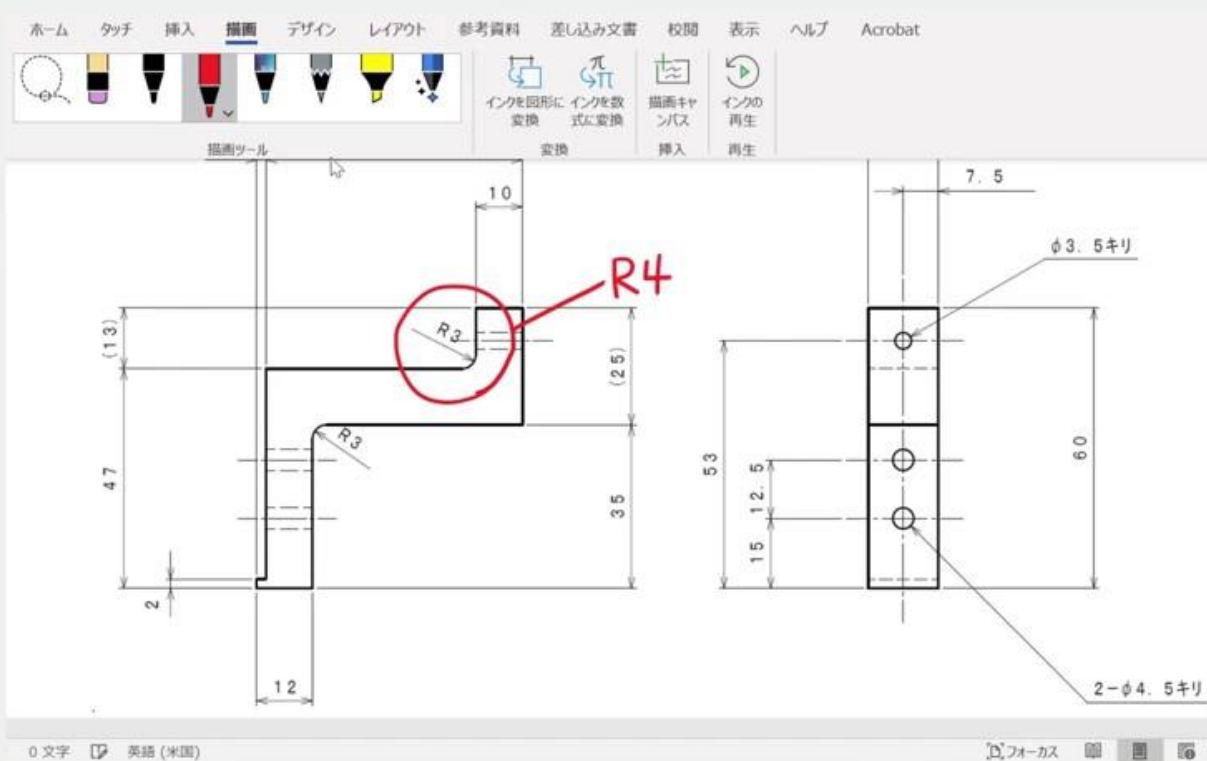

Screen Sharing

The same document can be shared.