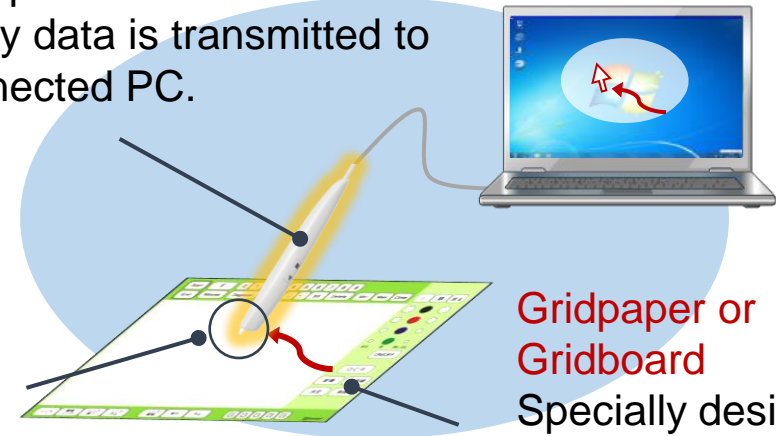

Pen and Paper (Gridpen and Gridpaper) for Online Use

Gridpen and Gridpaper

Gridpen (USB connection)

The XY coordinates of the touched position is read and the trajectory data is transmitted to the connected PC.

Pen tip

Reads the trajectory by detecting the pen pressure

Gridpaper or Gridboard

Specially designed paper embedded with a dot code having XY coordinates.

By writing on the Gridpaper with the Gridpen the pen trajectory can be transmitted to the USB connected PC. Thus, analog handwritten letters and drawings can be converted into digital data, recorded, and shared with others connected via the Internet or the like, as you write.

Gridwork

No app is required for either Win or Mac. Just plug in the USB connecter end.

Writing with a Gridpen

Writing is possible with a pen-touch.

Drawings with a mouse

Drawings with a Gridpen

Smooth! Neat!

Classes

Teacher

The contents written by the students are displayed on the display of the teacher and the teacher can make realtime individual corrections.

How Gridwork works

Mechanism

A two-dimensional code made up of tiny dots, called a dot code (Gridonput) is printed on the whole surface of a Gridboard or a Gridpaper. The position of the pen (Gridpen) is recognized by reading the code with the infrared sensor in the Gridpen. Smooth handwriting is possible.