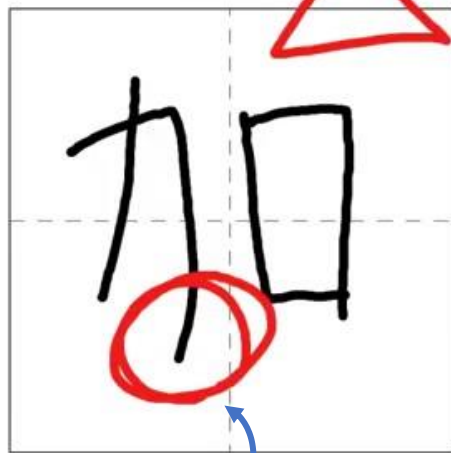

On-line classes

Interactive classes

Can be used with Zoom, Teams, Microsoft Office, Windows Ink Workspace, Paint 3D, and much more.

The screenshot shows a digital writing application with a toolbar at the top. The main area is divided into two sections. On the left, under the heading 'Writing by a student', there is a grid with the character '加' (ka) written in black. A red circle highlights the bottom part of the character, and a blue arrow points to it. Above the character, the text '① くわえる' is written. On the right, under the heading 'Example by the teacher', the character '加' (ka) is written in red. A red triangle is drawn above the character, and a red circle highlights the bottom part of the character.

Writing by a student

① くわえる