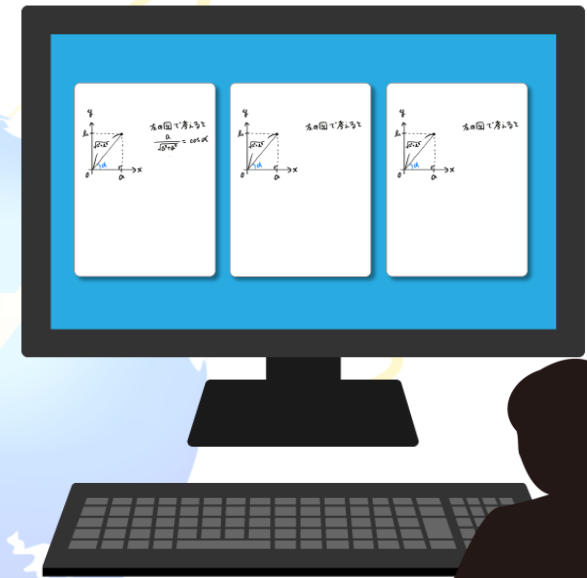

Classes

Teacher

The contents written by the students are displayed on the display of the teacher and the teacher can make realtime individual corrections.