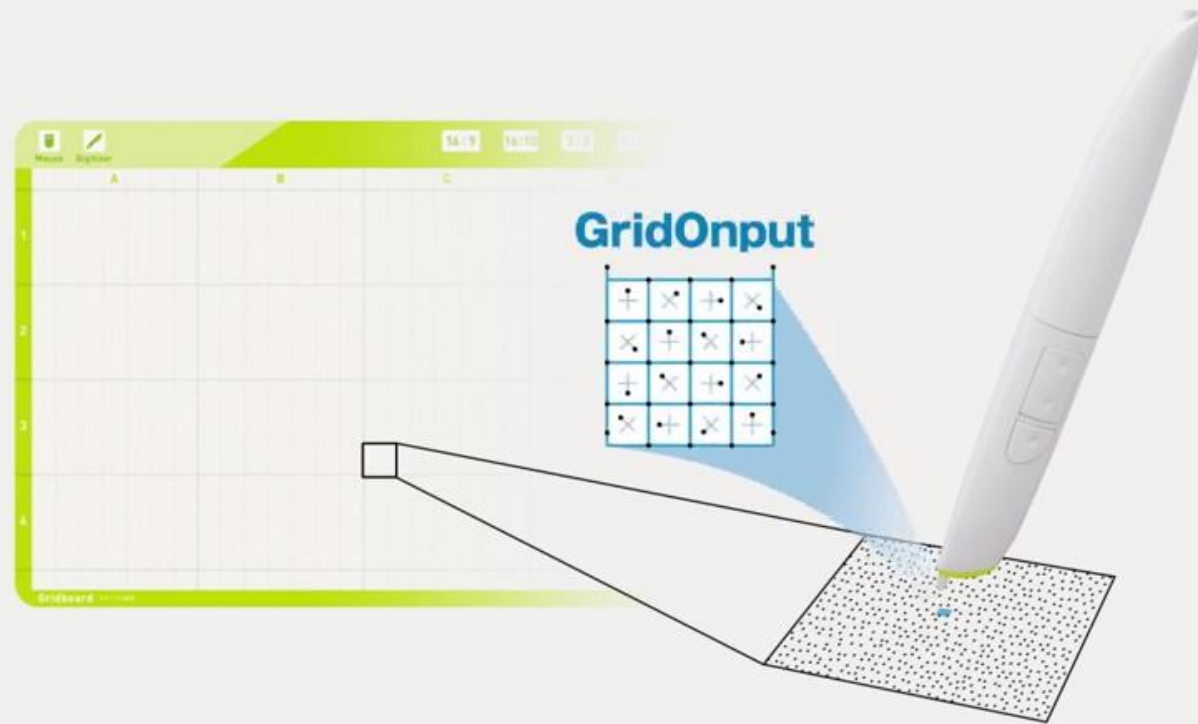

Pen tip

Reads the trajectory by detecting the pen pressure

Gridpaper or Gridboard

Specially designed paper embedded with a dot code having XY coordinates.

By writing on the Gridpaper with the Gridpen the pen trajectory can be transmitted to the USB connected PC. Thus, analog handwritten letters and drawings can be converted into digital data, recorded, and shared with others connected via the Internet or the like, as you write.

Classes

Teacher

The contents written by the students are displayed on the display of the teacher and the teacher can make realtime individual corrections.

How Gridwork works

Mechanism

A two-dimensional code made up of tiny dots, called a dot code (Gridonput) is printed on the whole surface of a Gridboard or a Gridpaper. The position of the pen (Gridpen) is recognized by reading the code with the infrared sensor in the Gridpen. Smooth handwriting is possible.

Easy to Carry

A Gridboard is only 1 mm thick and is only about 50 g in weight.

It is easy to carry!
Just slip it
into your PC case.