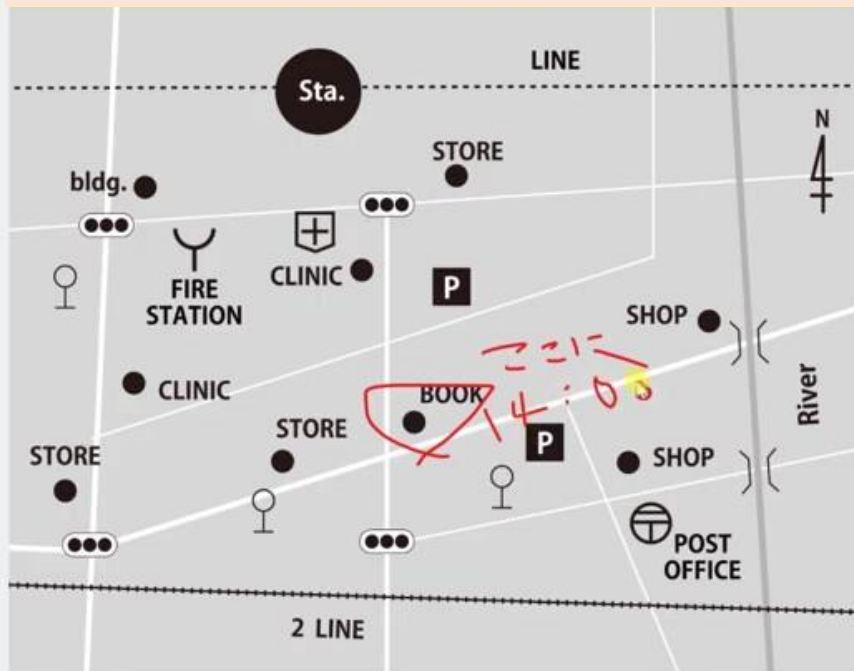

Writing with a Gridpen

Writing is possible with a pen-touch.

Drawings with a mouse