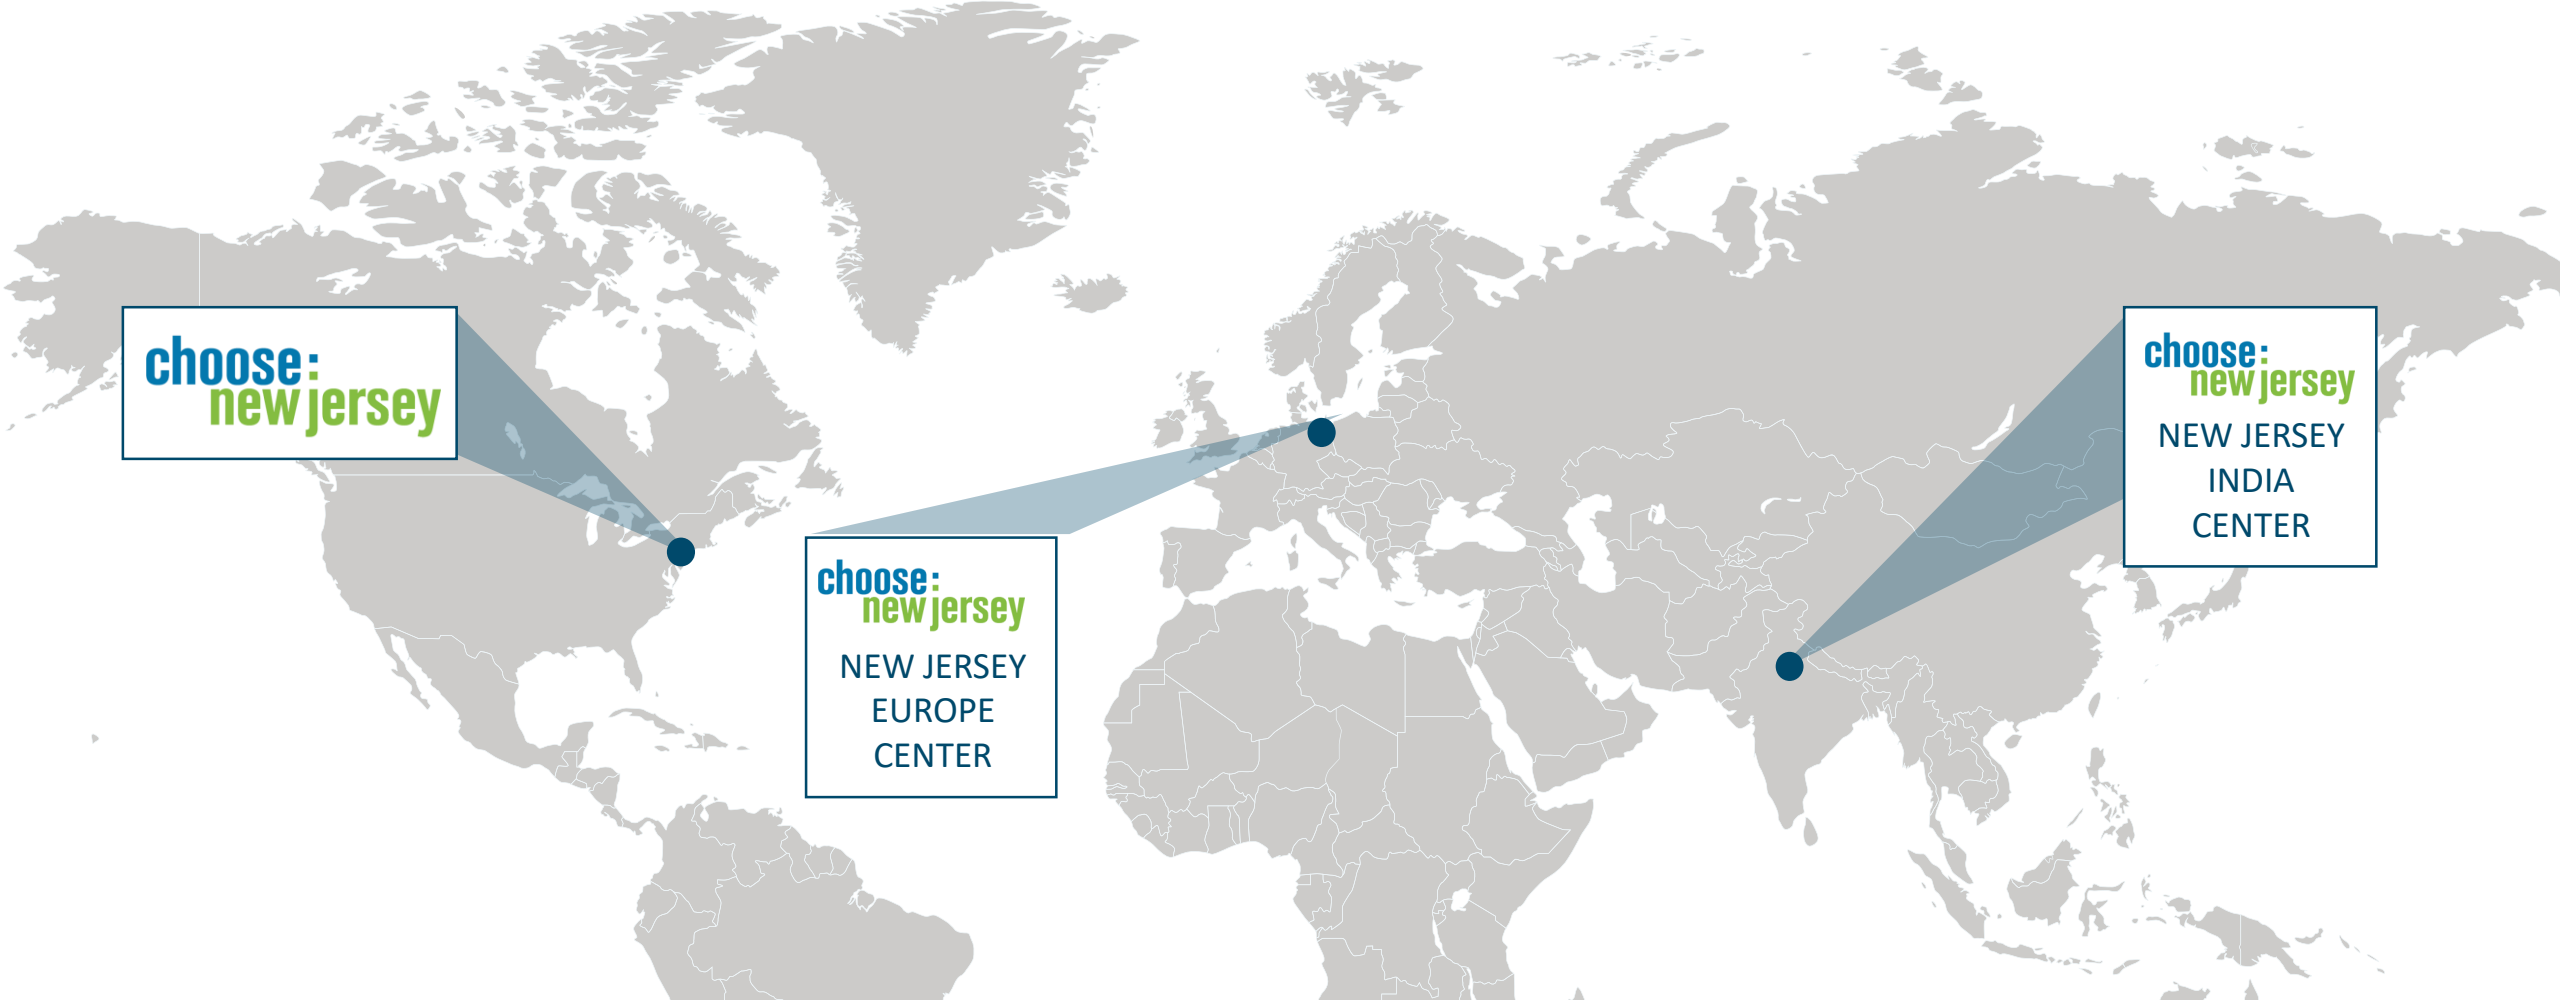

THE STATE OF INNOVATION

January 25, 2022

choose:
newjersey

**choose:
new jersey**

ABOUT

Choose New Jersey is New Jersey's leading nonprofit economic development organization. We stimulate job creation and attract capital investment.

GET TO KNOW US

We guide businesses in establishing or expanding operations in New Jersey. We help companies find opportunities for growth and innovation.

We market New Jersey - The State of Innovation - around the world as the best place in the U.S. to live, work, play and do business.

Our results since 2010:

300 COMPANIES
LOCATED OR
EXPANDED IN NJ

19,300 NEW &
RETAINED JOBS

\$6.2B IN CAPITAL
INVESTMENT

choose:
new jersey

choose:
new jersey
NEW JERSEY
EUROPE
CENTER

choose:
new jersey
NEW JERSEY
INDIA
CENTER

#4 MOST DIVERSE U.S.
UNIVERSITY

Rutgers University Newark

#3 STATE FOR FOREIGN-
BORN RESIDENTS

#1 MOST CULTURALLY
DIVERSE U.S. CITY

Jersey City

OUR LEGACY OF INNOVATION CONTINUES WITH YOU

**choose:
new jersey**