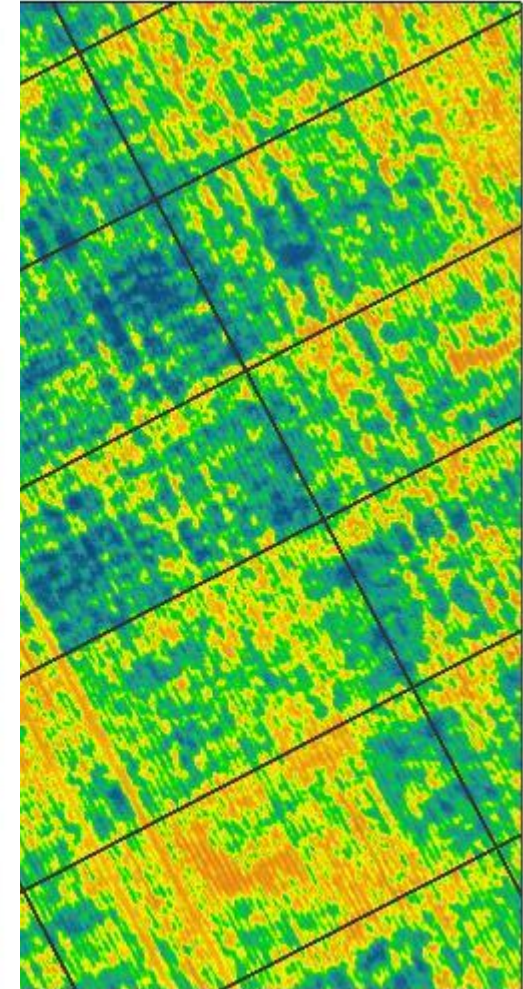

Research plots/UAV <math>< 2\text{cm}</math>