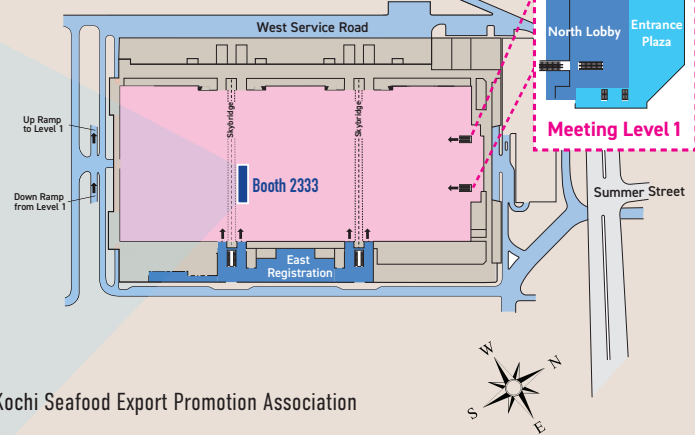

JAPAN

JETRO
Japan External Trade Organization

MAFF
Ministry of Agriculture, Forestry and Fisheries

Seafood Expo North America 2024

10(sun) - 12(tue) MAR. 2024

Boston Convention & Exhibition Center
(415 Summer Street Boston, MA)

Booth 2333

JAPAN PAVILION LAYOUT

Booth 2333

Kanbe Co., Ltd.	MORIMATSU SUISAN REITO CO., LTD.
KANEKU CO.,LTD	Nanyo Bejoy Co., Ltd.
Tomoda Selling & Sailing Co., Ltd.	Ainan Fisheries Cooperative Association
	Ajirushi Co.,Ltd
	Tosa Marine Base Co.,Ltd
JETRO	Shimizu Shoten Co.,Ltd
	Kanetetsu Delica Foods, Inc.
YUZUYA USA INC.	China-Japan Corporation
YAMADAI FOOD CORPORATION	KOUJIRUSHI KONISHISHOUTEN CO.,LTD Narita-Yamani LTD.
KOHO CO., LTD.	Kaijin Trading

Signature
BOSTON

Exhibit Level

Kochi Seafood Export Promotion Association

Chiba Prefectural Government

JETRO

Japan External Trade Organization

JETRO TOKYO (Headquarters)

Address : ARK Mori Building 6F, 12-32, Akasaka 1-chome, Minato-ku, Tokyo 107-6006, JAPAN
TEL : +81-3-3582-5546 URL : <https://www.jetro.go.jp/en/>

JETRO NEW YORK

Address : 565 Fifth Avenue, 4th Floor, New York, NY 10017, U.S.A.
TEL : +1-212-997-0400 URL : <https://www.jetro.go.jp/usa/>

MAFF

Ministry of Agriculture, Forestry and Fisheries

Address : 1-2-1, Kasumigaseki, Chiyoda-ku, Tokyo 100-8950, JAPAN
TEL : +81-3-3502-8111 URL : <http://www.maff.go.jp/e/index.html>