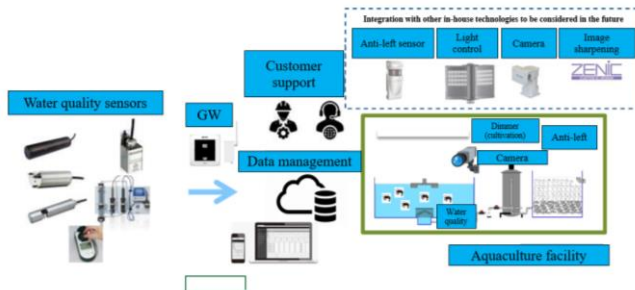

## Outline of the demonstration project

- Demonstration project for localization of simple aquaculture water quality monitoring service using DX in Thailand

## Targeted economic/social issues and solutions

- In the Thailand aquaculture industry, preventing environmental pollution while improving productivity is the key to the sustainable development of the aquaculture industry and improving related people's lives.
- Establish a DX-based Water Quality Analysis Service to manage water quality at aquaculture sites, and improve the environment and production efficiency of small and medium aquacultures as well as large-scale ones. In the future, we will consider expanding into other countries with thriving aquaculture industry such as the rest of ASEAN or India.