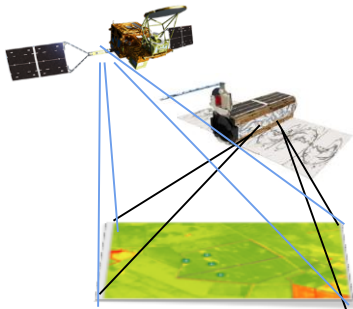

Cooperation with local companies/governments

- Local partners:
  ListenField
  (collaboration with farmers, data collection, etc.)
  The Thai Ministry of Agricultural Cooperatives (MOAC)
  (planned government counterpart with project feedback)